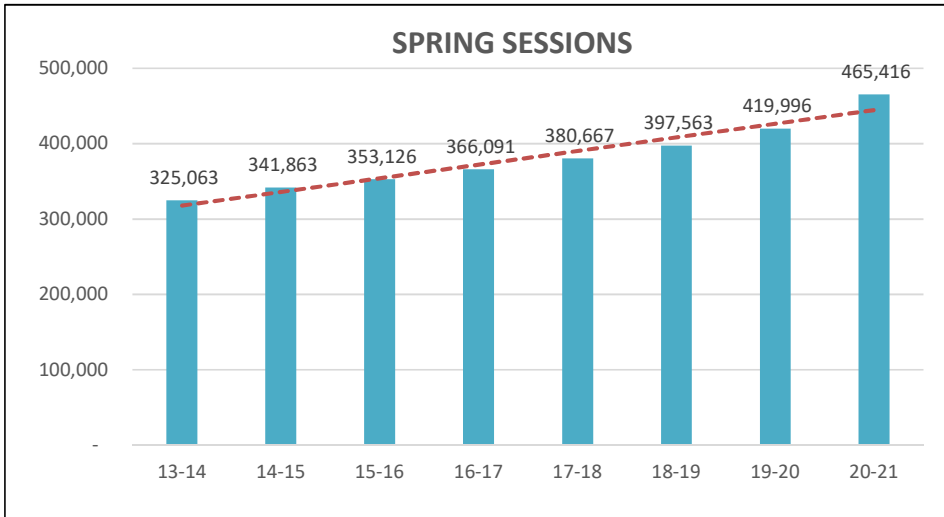

SAKAI USAGE STATISTICS

FALL TERM

HEADCOUNT by FALL TERM												
Fall '13	Fall '14	Fall '15	Fall '16	Fall '17	Fall '18	Fall '19	Fall '20					
4,221	4,041	3,861	3,779	3,736	3,648	3,554	3,179					
	-4.26%	-4.45%	-2.12%	-1.14%	-2.36%	-2.58%	-10.55%					

SAKAI USAGE STATISTICS

SPRING TERM

HEADCOUNT by SPRING TERM												
Spring '14	Spring '15	Spring '16	Spring '17	Spring '18	Spring '19	Spring '20	Spring '21					
3,712	3,575	3,417	3,217	3,256	3,095	3,186	3,108					
	-3.69%	-4.42%	-5.85%	1.21%	-4.94%	2.94%	-2.45%					