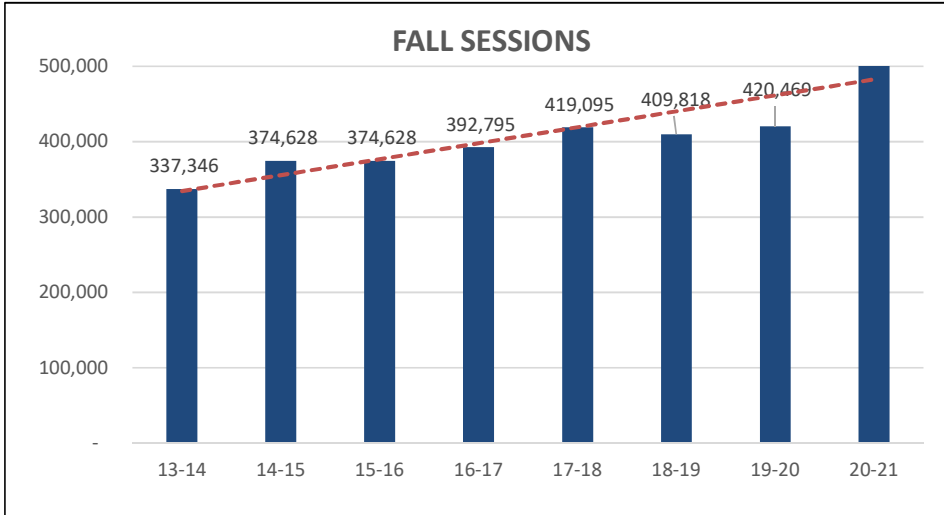

SAKAI USAGE STATISTICS

FALL TERM

HEADCOUNT by FALL TERM												
Fall '13	Fall '14	Fall '15	Fall '16	Fall '17	Fall '18	Fall '19	Fall '20					
4,221	4,041	3,861	3,779	3,736	3,648	3,554	3,179					
	-4.26%	-4.45%	-2.12%	-1.14%	-2.36%	-2.58%	-10.55%					

SAKAI USAGE STATISTICS

SPRING TERM

HEADCOUNT by SPRING TERM												
Spring '14	Spring '15	Spring '16	Spring '17	Spring '18	Spring '19	Spring '20	Spring '21					
3,712	3,575	3,417	3,217	3,256	3,095	3,186	3,108					
	-3.69%	-4.42%	-5.85%	1.21%	-4.94%	2.94%	-2.45%					