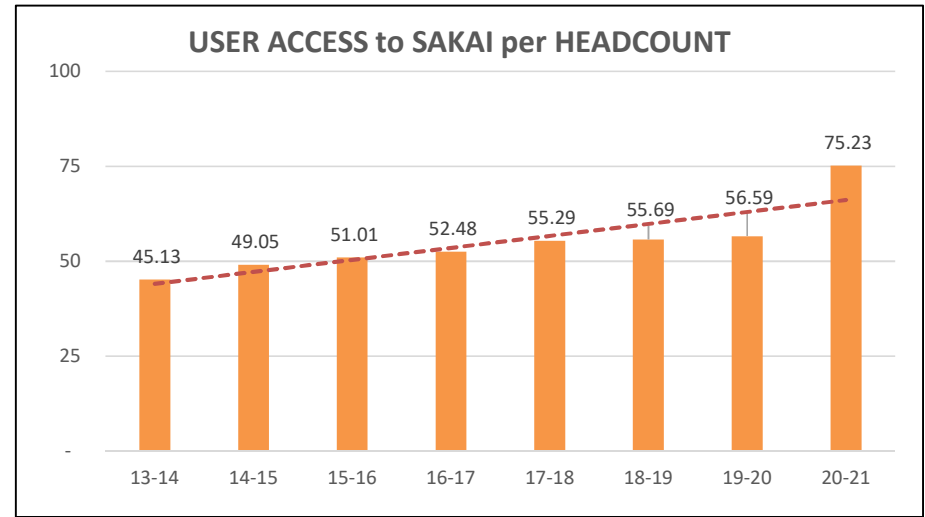

SAKAI USAGE STATISTICS

FALL TERM

HEADCOUNT by FALL TERM												
Fall '13	Fall '14	Fall '15	Fall '16	Fall '17	Fall '18	Fall '19	Fall '20					
4,221	4,041	3,861	3,779	3,736	3,648	3,554	3,179					
	-4.26%	-4.45%	-2.12%	-1.14%	-2.36%	-2.58%	-10.55%					

SAKAI USAGE STATISTICS

SPRING TERM

HEADCOUNT by SPRING TERM												
Spring '14	Spring '15	Spring '16	Spring '17	Spring '18	Spring '19	Spring '20	Spring '21					
3,712	3,575	3,417	3,217	3,256	3,095	3,186	3,108					
	-3.69%	-4.42%	-5.85%	1.21%	-4.94%	2.94%	-2.45%					