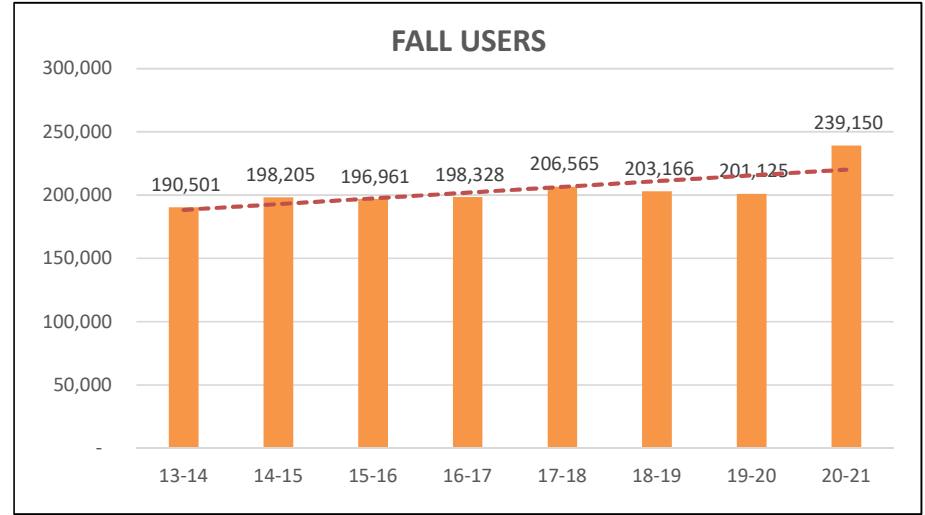

SAKAI USAGE STATISTICS

FALL TERM

HEADCOUNT by FALL TERM												
Fall '13	Fall '14	Fall '15	Fall '16	Fall '17	Fall '18	Fall '19	Fall '20					
4,221	4,041	3,861	3,779	3,736	3,648	3,554	3,179					
	-4.26%	-4.45%	-2.12%	-1.14%	-2.36%	-2.58%	-10.55%					

SAKAI USAGE STATISTICS

SPRING TERM

HEADCOUNT by SPRING TERM												
Spring '14	Spring '15	Spring '16	Spring '17	Spring '18	Spring '19	Spring '20	Spring '21					
3,712	3,575	3,417	3,217	3,256	3,095	3,186	3,108					
	-3.69%	-4.42%	-5.85%	1.21%	-4.94%	2.94%	-2.45%					