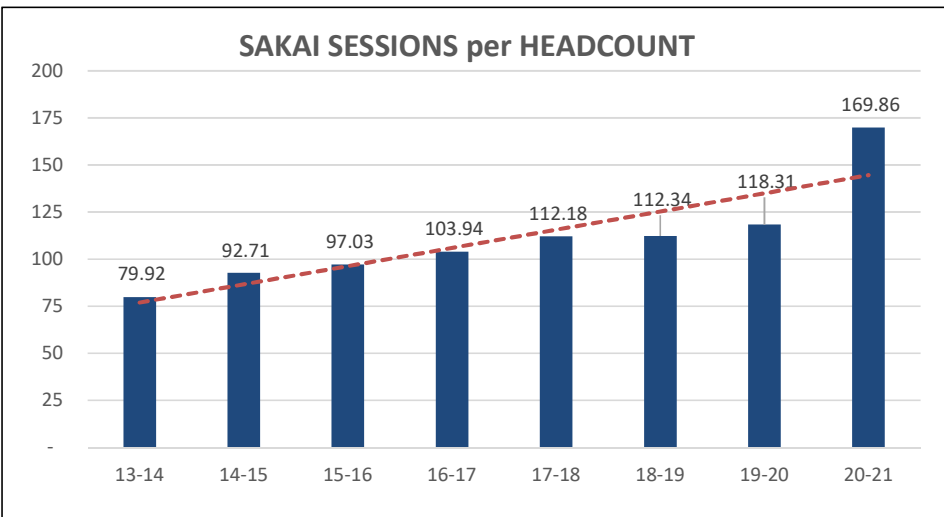

SAKAI USAGE STATISTICS

FALL TERM

HEADCOUNT by FALL TERM												
Fall '13	Fall '14	Fall '15	Fall '16	Fall '17	Fall '18	Fall '19	Fall '20					
4,221	4,041	3,861	3,779	3,736	3,648	3,554	3,179					
	-4.26%	-4.45%	-2.12%	-1.14%	-2.36%	-2.58%	-10.55%					

SAKAI USAGE STATISTICS

SPRING TERM

HEADCOUNT by SPRING TERM												
Spring '14	Spring '15	Spring '16	Spring '17	Spring '18	Spring '19	Spring '20	Spring '21					
3,712	3,575	3,417	3,217	3,256	3,095	3,186	3,108					
	-3.69%	-4.42%	-5.85%	1.21%	-4.94%	2.94%	-2.45%					