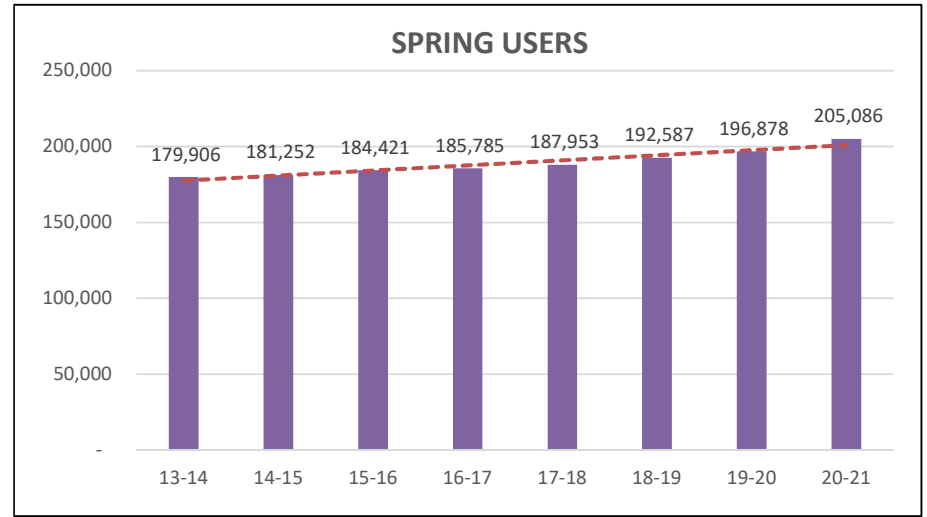

SAKAI USAGE STATISTICS

FALL TERM

HEADCOUNT by FALL TERM												
Fall '13	Fall '14	Fall '15	Fall '16	Fall '17	Fall '18	Fall '19	Fall '20					
4,221	4,041	3,861	3,779	3,736	3,648	3,554	3,179					
	-4.26%	-4.45%	-2.12%	-1.14%	-2.36%	-2.58%	-10.55%					

SAKAI USAGE STATISTICS

SPRING TERM

HEADCOUNT by SPRING TERM												
Spring '14	Spring '15	Spring '16	Spring '17	Spring '18	Spring '19	Spring '20	Spring '21					
3,712	3,575	3,417	3,217	3,256	3,095	3,186	3,108					
	-3.69%	-4.42%	-5.85%	1.21%	-4.94%	2.94%	-2.45%					